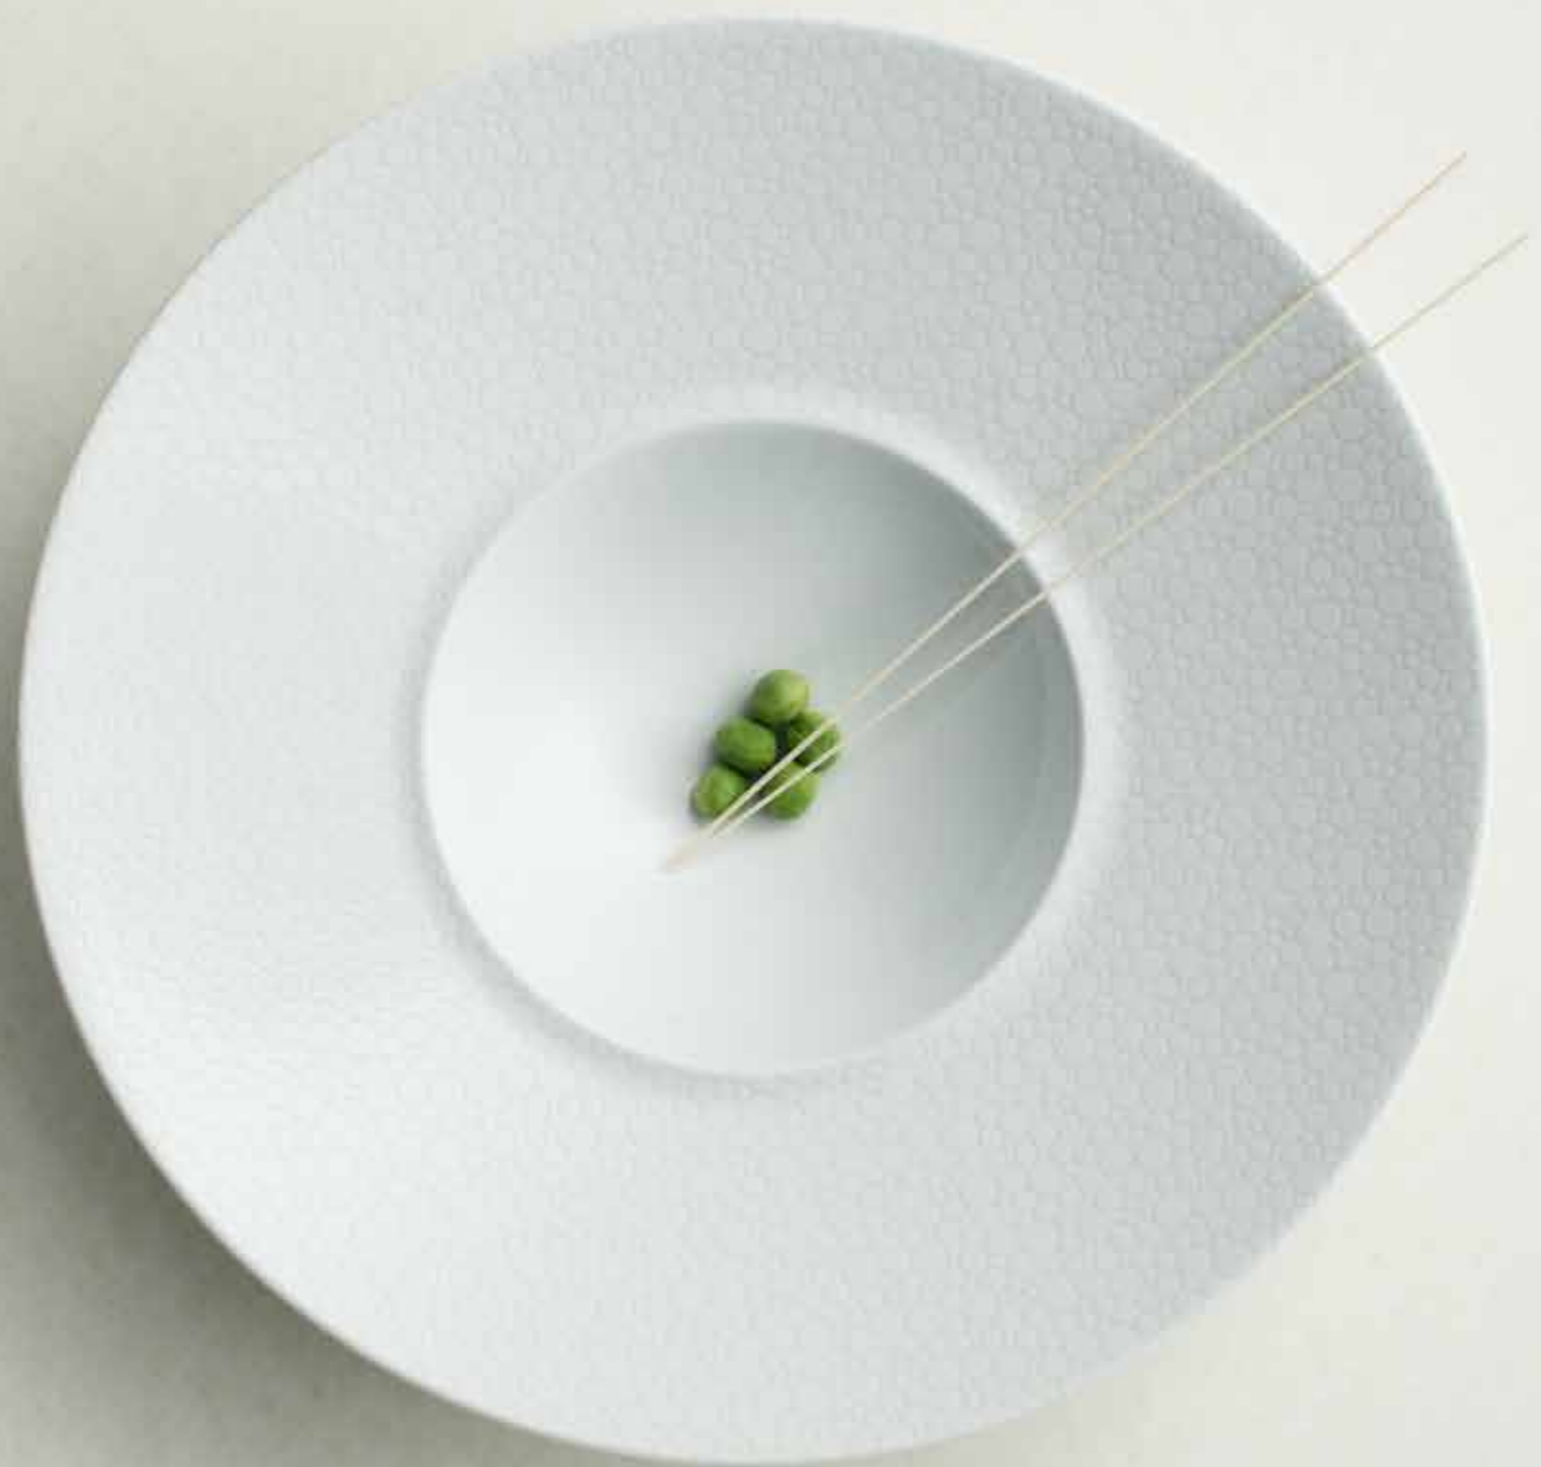

TEA/COFFEE POT NON-STACKABLE
ST00622040
14.2 x 11.2 x 8.5
40 cl

TEA/COFFEE LID
40 cl
ST00632040

CUP NON-STACKABLE
ST00142027
9.8 x 9.8 x 7 cm
27 cl

CUP NON-STACKABLE
ST00142020
8.7 x 8.7 x 6.8 cm
20 cl

CUP NON-STACKABLE
ST00142009
5.2 x 5.2 x 6.7 cm
9 cl

SUGAR POT NON-STACKABLE
ST00166020
20 cl

DREAM

designed by **Vavro**

The quality of a restaurant is as much perceived through its choice of dinnerware as the food it serves. The Style collection, as its name suggests, makes a bold impression in all gastronomic establishments with its finesse and refined edges.