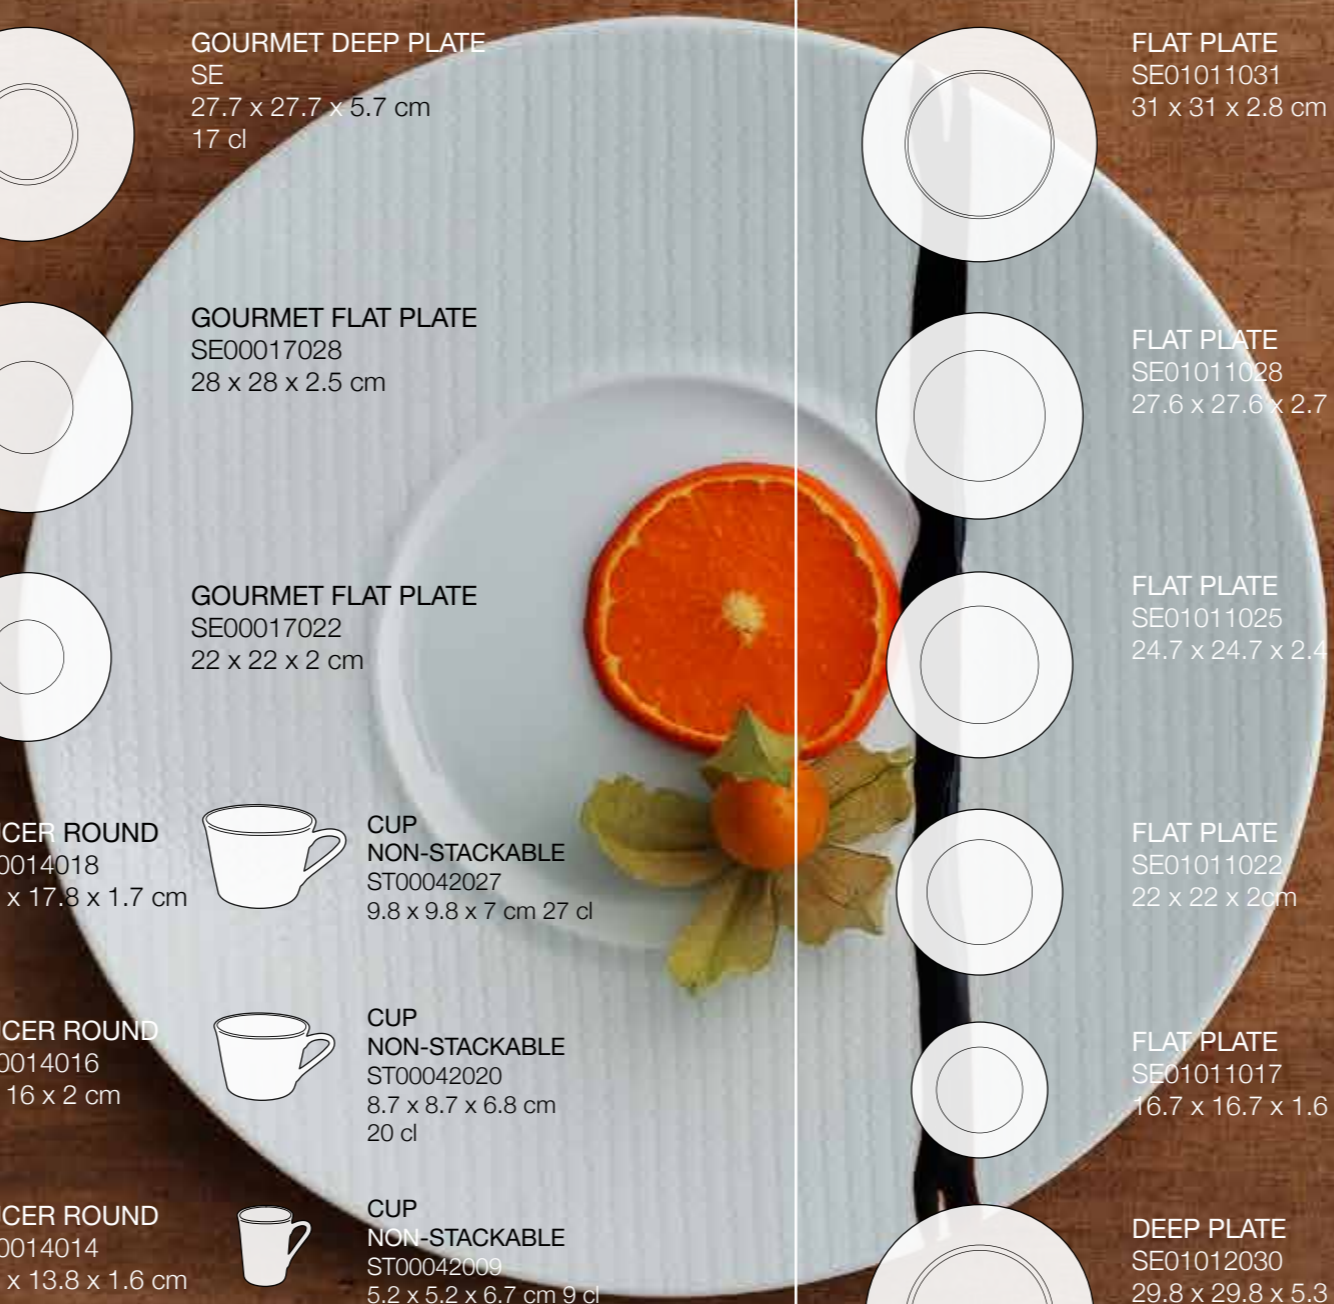

FLAT PLATE
SE01011028
27.6 x 27.6 x 2.7 cm

GOURMET FLAT PLATE
SE01017028
28 x 28 x 2.5 cm

FLAT PLATE
SE01011025
24.7 x 24.7 x 2.4 cm

GOURMET FLAT PLATE
SE01017022
22 x 22 x 2 cm

FLAT PLATE
SE01011022
22 x 22 x 2 cm

SAUCER ROUND
SE01014018
17.8 x 17.8 x 1.7 cm

CUP
NON-STACKABLE
ST00042027
9.8 x 9.8 x 7 cm 27 cl

FLAT PLATE
SE01011017
16.7 x 16.7 x 1.6 cm

SAUCER ROUND
SE01014016
16 x 16 x 2 cm

CUP
NON-STACKABLE
ST00042020
8.7 x 8.7 x 6.8 cm
20 cl

DEEP PLATE
SE01012030
29.8 x 29.8 x 5.3 cm

SAUCER ROUND
SE01014014
13.8 x 13.8 x 1.6 cm

CUP
NON-STACKABLE
ST00042009
5.2 x 5.2 x 6.7 cm 9 cl

DEEP PLATE
SE01012025
25 x 25 x 4.5 cm

IKON

designed by **Gemma Bernal**

IKON shares the idea of multiple proportions, with a simple geometry, although delicate. Its shapes are not circular or square. IKON solves the square gently. There are no right angles inside to facilitate its use and cleaning. It does not pretend to surprise, but to be used in a pleasant way.