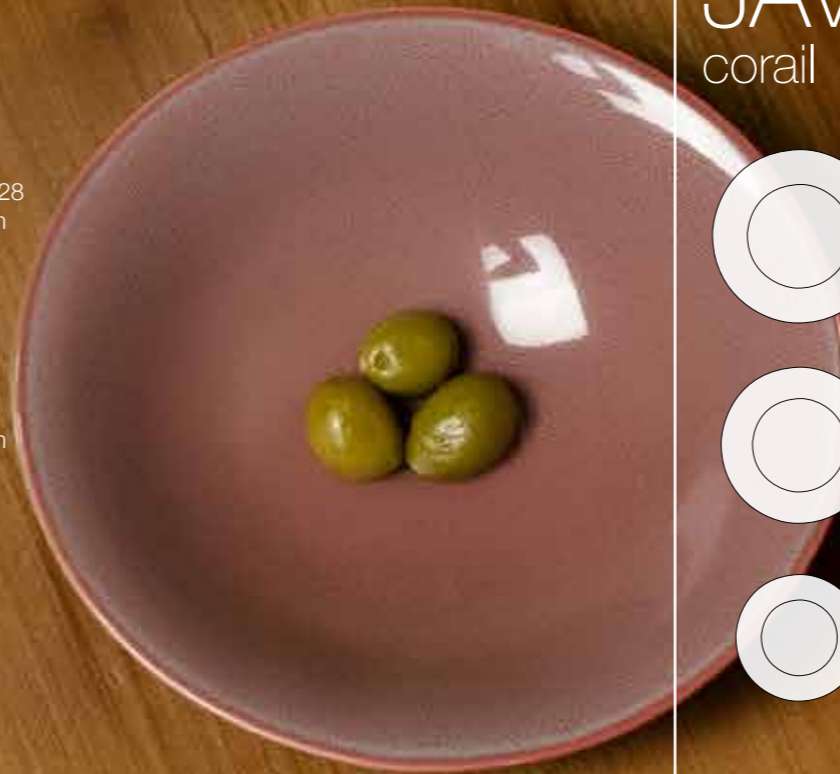

DEEP PLATE
STG000100019028
27.8 x 27.8 x 5.9 cm
105 cl

DEEP PLATE
STG000100019025
24.7 x 24.74x 5.1 cm
67 cl

MEZZA BOWL
BRG000100025017
16 x 16 x 4.35 cm

MEZZA BOWL
BRG000100025013
12.6 x 12.6 x 3.2 cm

JAVEIL

corail

FLAT PLATE
STG000080111028
27.8 x 27.8 x 2.3 cm

FLAT PLATE
STG000080111025
24.8 x 24.8 x 2.2 cm

FLAT PLATE
STG000080111022
22 cm

DEEP PLATE
STG000080019028
27.8 x 27.8 x 5.9 cm
105 cl

DEEP PLATE
STG000080019025
24.7 x 24.74x 5.1 cm
67 cl

MEZZA BOWL
BRG000080025017
16 x 16 x 4.35 cm

MEZZA BOWL
BRG000080025013
12.6 x 12.6 x 3.2 cm

MOVING

designed by **Vavro**

The wavy, uneven finish of this product range, with a blend of elegant design and contemporary feel gives this product an unconventional, refined look.