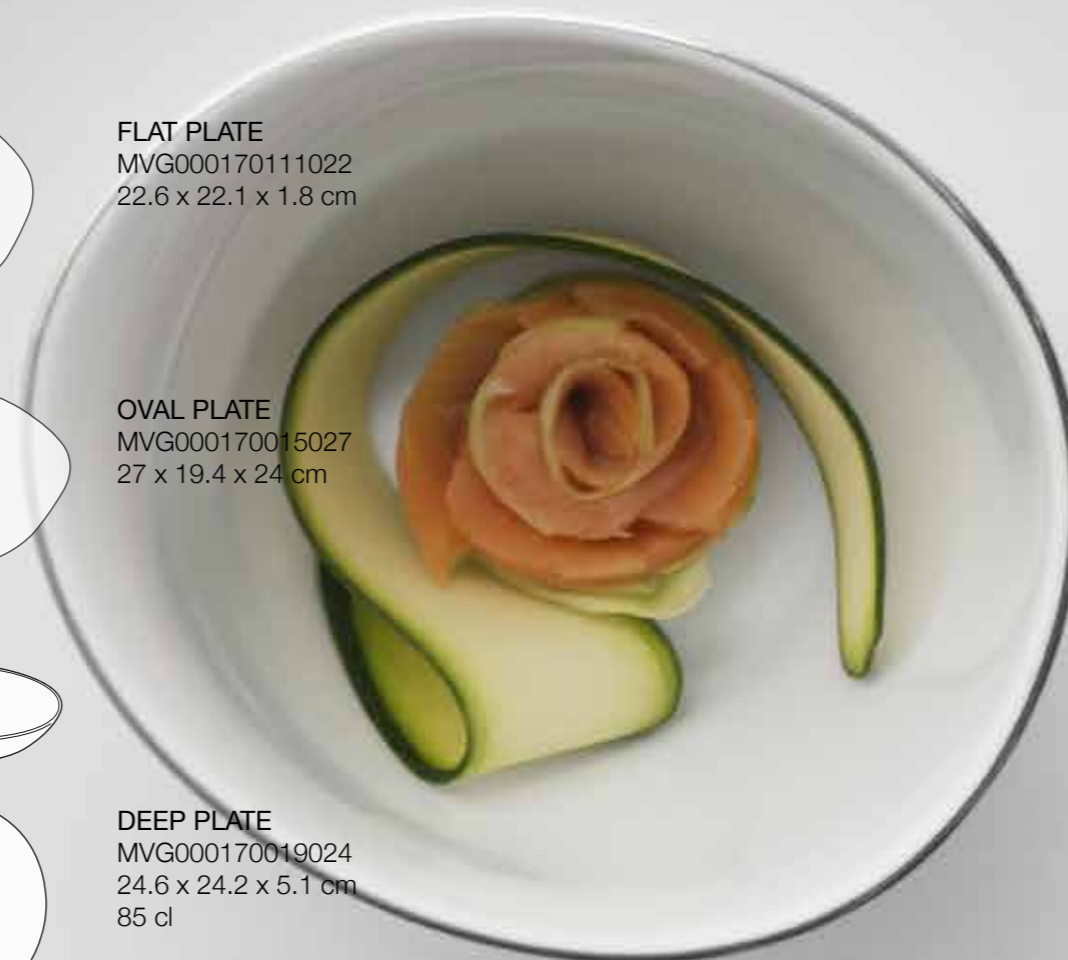

ROUND BOWL
MVG000160026012
12.3 x 11 x 9.7 cm
46 cl

ORGANIC BOWL
VTG000180026016
16 cm

ORGANIC BOWL
VTG000180026013
13 cm

MOVING

slow

FLAT PLATE
MVG000170111027
27.8 x 27.7 x 2.1 cm

FLAT PLATE
MVG000170111022
22.6 x 22.1 x 1.8 cm

OVAL PLATE
MVG000170015027
27 x 19.4 x 24 cm

DEEP PLATE
MVG000170019024
24.6 x 24.2 x 5.1 cm
85 cl

ROUND BOWL
MVG000170026012
12.3 x 11 x 9.7 cm
46 cl

ORGANIC BOWL
VTG000180026016
16 cm

ORGANIC BOWL
VTG000180026013
13 cm