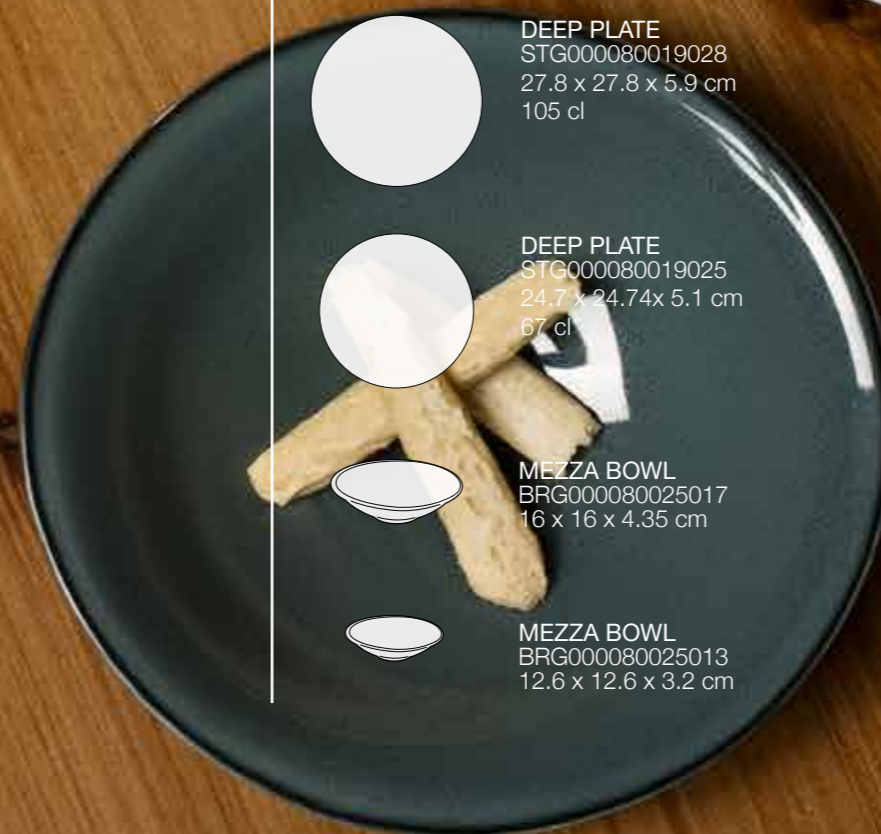

DEEP PLATE
STG000100019028
27.8 x 27.8 x 5.9 cm
105 cl

DEEP PLATE
STG000100019025
24.7 x 24.74x 5.1 cm
67 cl

MEZZA BOWL
BRG000100025017
16 x 16 x 4.35 cm

MEZZA BOWL
BRG000100025013
12.6 x 12.6 x 3.2 cm

JAVEIL

corail

FLAT PLATE
STG000080111028
27.8 x 27.8 x 2.3 cm

FLAT PLATE
STG000080111025
24.8 x 24.8 x 2.2 cm

FLAT PLATE
STG000080111022
22 cm

DEEP PLATE
STG000080019028
27.8 x 27.8 x 5.9 cm
105 cl

DEEP PLATE
STG000080019025
24.7 x 24.74x 5.1 cm
67 cl

MEZZA BOWL
BRG000080025017
16 x 16 x 4.35 cm

MEZZA BOWL
BRG000080025013
12.6 x 12.6 x 3.2 cm

MOVING

designed by **Vavro**

The wavy, uneven finish of this product range, with a blend of elegant design and contemporary feel gives this product an unconventional, refined look.