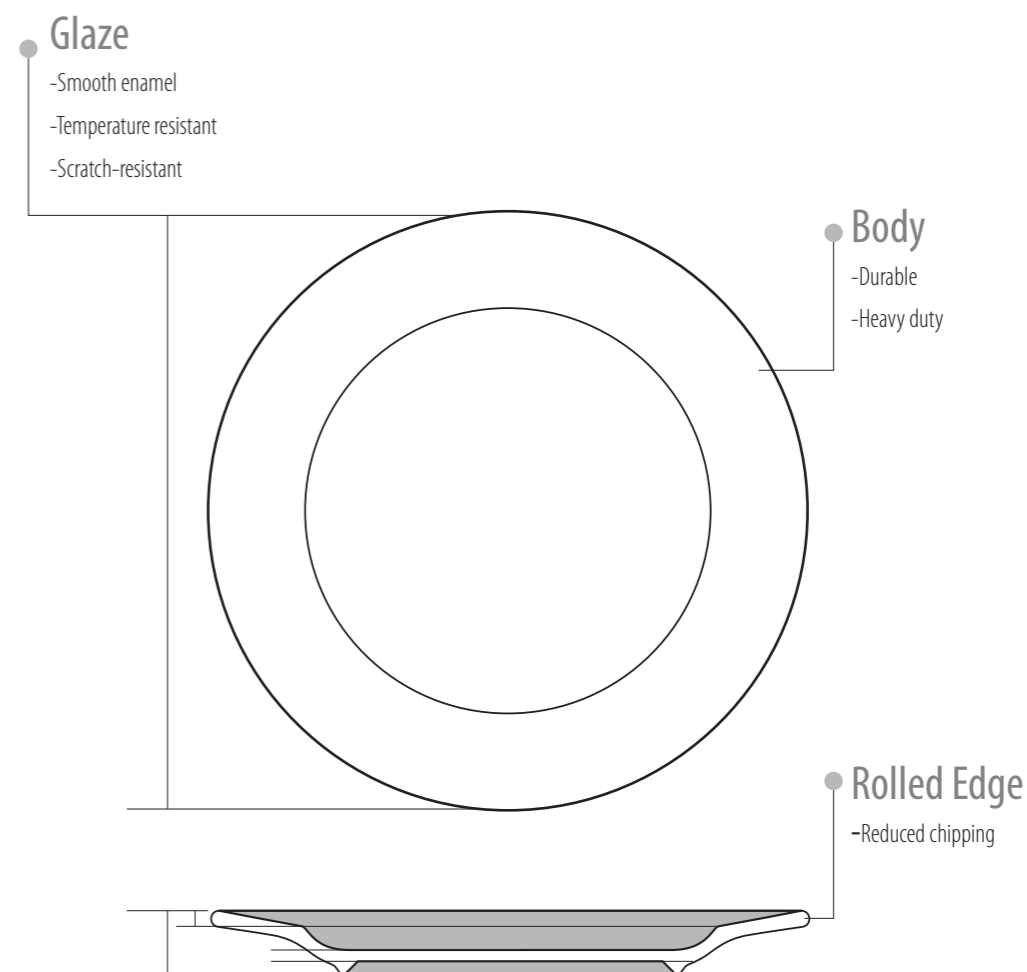

product characteristics

All of these world class combinations empower Star Porcelain to stand out as a high-end, robust and professionally designed porcelain tableware brand of global standards.

At a glance, the products of Star Porcelain are eye-catching and we are sure to augment the food presentation in any significant occasion.